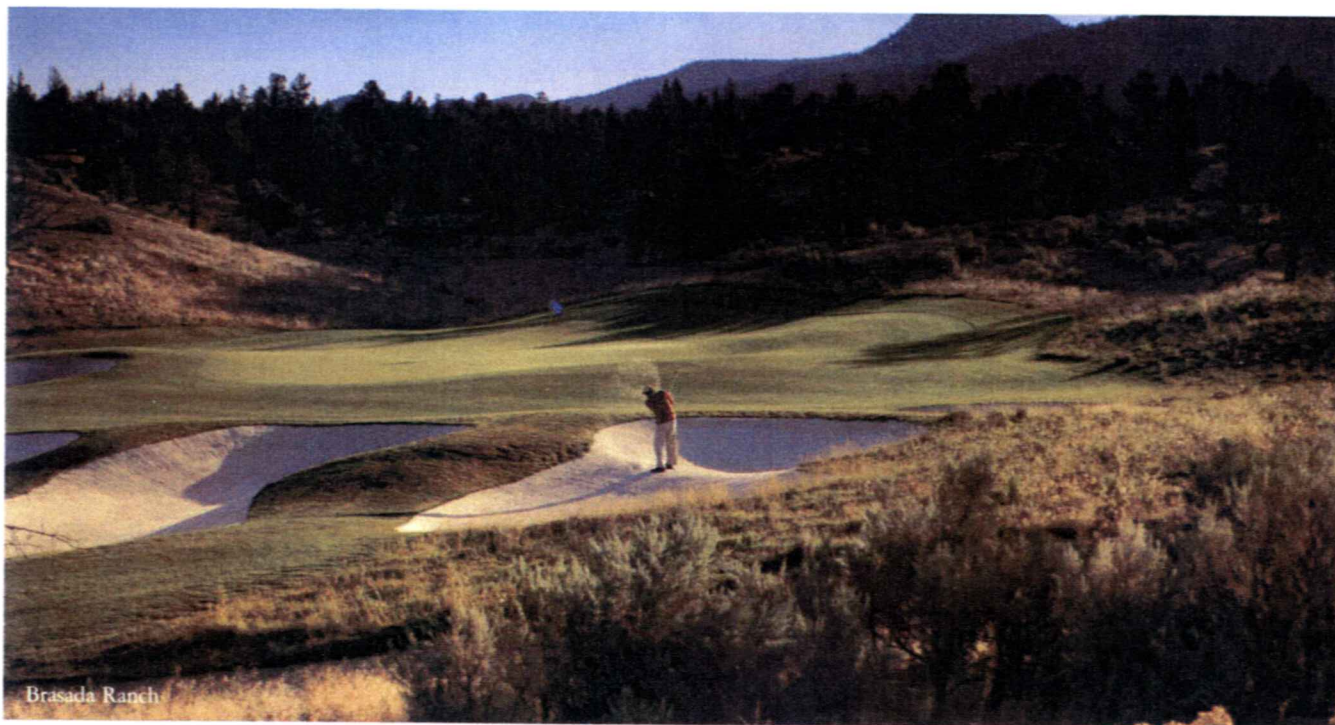

Brasada Ranch No. 16

Brasada Ranch